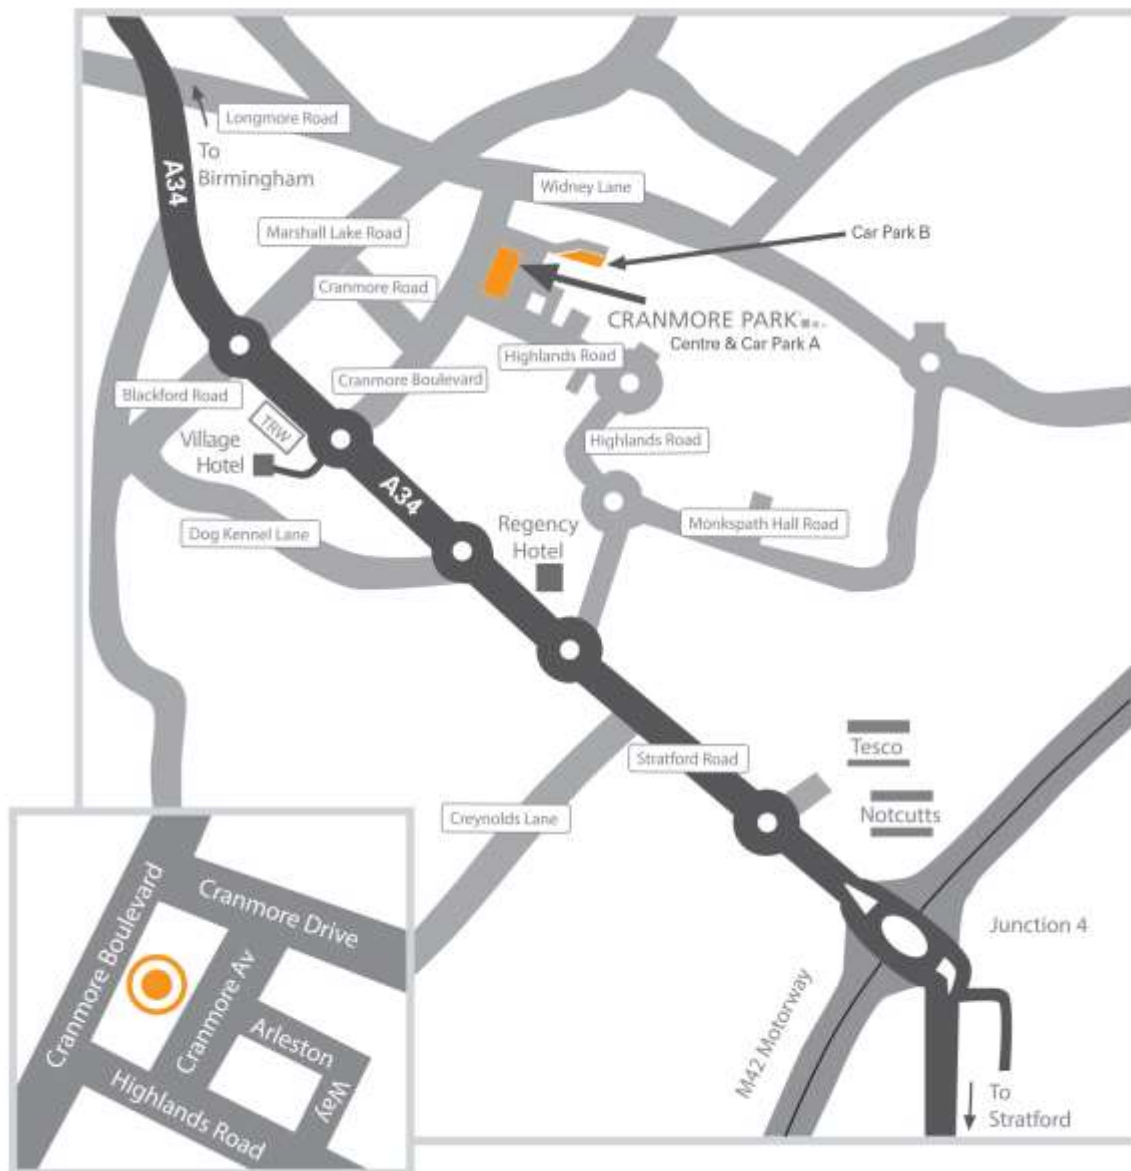

CRANMORE PARK[®]

Cranmore Avenue
Shirley
Solihull
B90 4LF

For Sat Nav's use B90 4LE

Location of Cranmore Park

Local Directions to Cranmore Park at Cranmore Avenue from

Junction 4 - M42

A34 Stratford Road follow signs for Birmingham
At fourth island turn right onto Cranmore Boulevard
At second mini roundabout turn right onto
Highlands Road
First left into Cranmore Avenue

M6 - North of Birmingham

Leave M6 at junction 4A for M42 South
Leave M42 at junction 4 for A34 Birmingham
Follow local map and directions

From North East - M1

Leave M1 at junction 23A for A42 Birmingham
A42 leads into M42
Leave M42 at junction 4 for A34 Birmingham
Follow local map and directions

From South West - M5

Leave M5 at junction 4A for M42
Leave M42 at junction 4 for A34 Birmingham
Follow local map and directions

M6 - South of Birmingham

Leave M6 at junction 4 for M42 South
Leave M42 at junction 4 for A34 Birmingham
Follow local map and directions

From South - M40

Leave M40 for M42 North
Follow signs to NEC and Birmingham Airport
Leave M42 at junction 4 for A34 Birmingham
Follow local map and directions

From South East - M1

Leave M1 at junction 19 for M6
Leave M6 at junction 4 for M42 South
Leave M42 at junction 4 for A34 Birmingham
Follow local map and directions