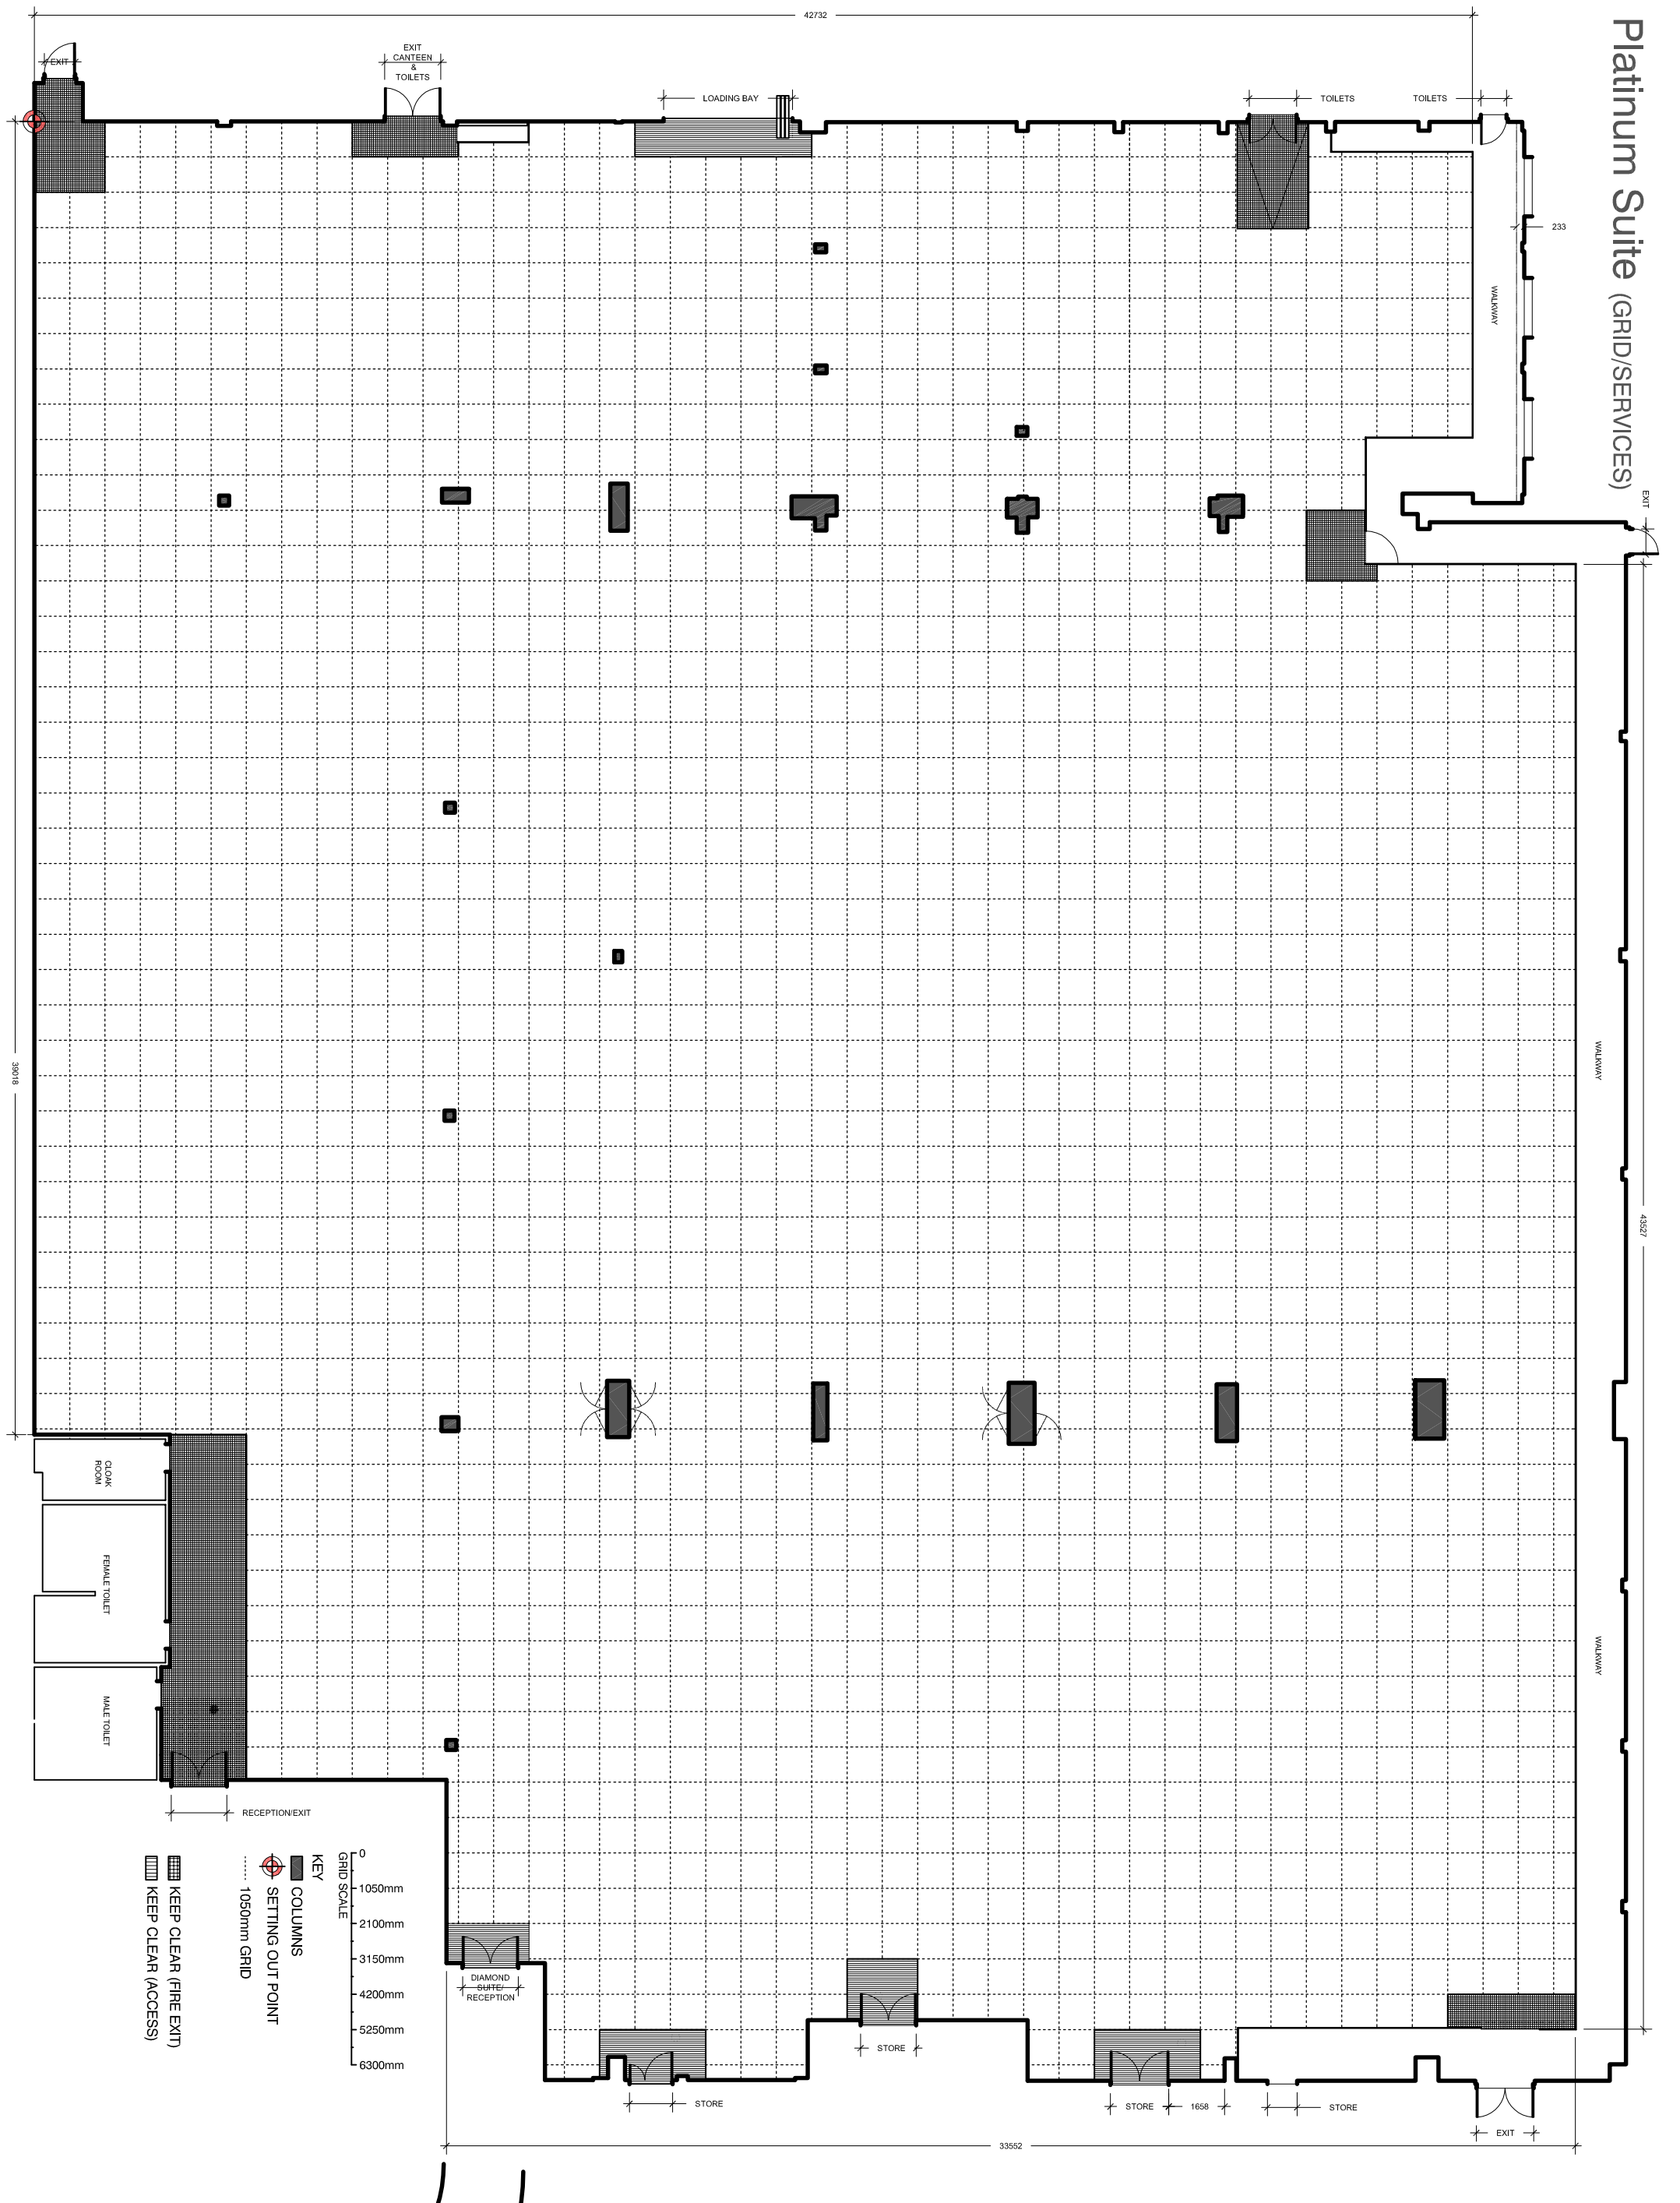

Platinum Suite (GRID/SERVICES)

42732

233

EXIT

WALKWAY

4827

WALKWAY

WALKWAY

EXIT

33552

39118

GRID SCALE

0
1050mm
2100mm
3150mm
4200mm
5250mm
6300mm

KEY

- COLUMNS
- SETTING OUT POINT
- 1050mm GRID

KEEP CLEAR (FIRE EXIT)

KEEP CLEAR (ACCESS)

RECEPTION/EXIT

DIAMOND SUITE RECEPTION

STORE

STORE

STORE

1658

STORE

EXIT